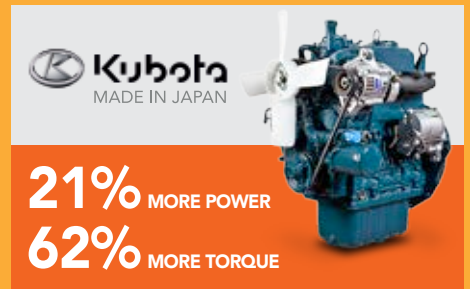

1100D

All new right hand drive edition

Bigger, Better, Kubota.

\$18,990

DRIVE AWAY

FEATURES

- Kubota 24.8 hp, 3 cylinder diesel engine
- 72NM @ 3000rpm
- Top speed of 60 Km/h
- Canadian CVTech transmission
- Downhill descent control
- All new right hand drive (RHD)
- Selectable 2WD/4WD
- Front and rear differential lock and turf mode
- Power steering (EPS)
- Independent dual, A-Arm suspension
- 3 seater bench seat
- Large steel gas assisted tip tray with removable drop-down sides
- 500kg cargo box, 800kg tow capacity
- Steel wheels with 26 inch 6-ply tyres
- ROPS certified roll frame
- Tow package
- 4500 lbs winch
- Roof kit
- Seatbelts & reverse beeper
- Steel side steps
- 2 year warranty